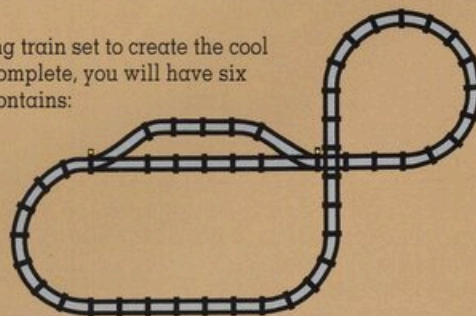

P. Cross Track Kit

Add this track kit to your existing train set to create the cool layout shown. Once layout is complete, you will have six extra curved track pieces. Kit contains:

- #4519 Cross Track (1)
- #4515 Straight Rails (2)
- #4520 Curved Rails (2)
- #4531 Switching Rails (1)

Ages 7-12. 35 pieces in all.
A $89.94 value.

#K4519 Cross Track Kit
Catalog Special - Only $76.00!